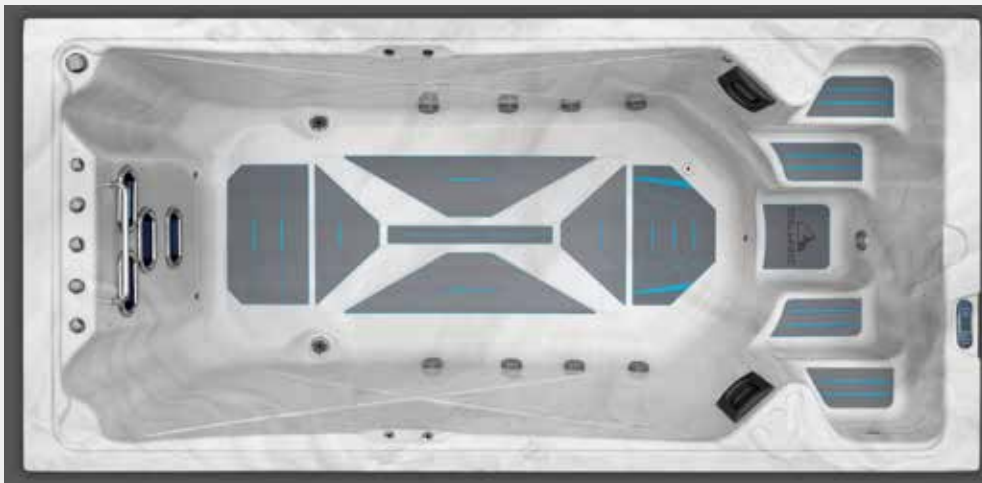

SWIM, STRENGTHEN, AND RELAX YEAR-ROUND

ICELANDIC SWIM

SIZE	189 x 89 x 59 in 481 x 227 x 150 cm
DRY WEIGHT	3,088 lbs • 1,401 kg
FILLED WEIGHT	18,934 lbs • 8,589 kg
WATER CAPACITY	1,900 gal • 7,192 ltrs
UNIQUE SEATING	SWIM ZONE
TOTAL JETS	4 River Jets

With its controlled swimming current, this system provides a powerful cardio boost, helping strengthen the heart and build endurance in a safe, enjoyable way. Designed as a low-impact exercise option, it's gentle on the joints, making it ideal for users of all ages and fitness levels who want to stay active without unnecessary strain. Beyond cardiovascular health, it also supports strength and flexibility training, engaging muscle groups throughout the body while improving range of motion for a balanced, full-body workout.

Additional Characteristics on Page 22