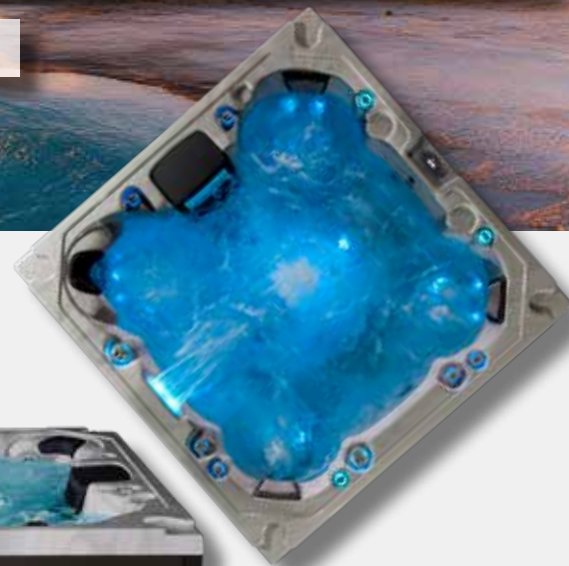

Additional Characteristics on Page 23

Experience our exclusive center geyser jet only on the Oasis!

WATCH NOW

SPACIOUS 5 SEAT + 1 LOUNGER DESIGN • FULL BODY RELAXATION

FJORD

SIZE	85 x 85 x 36 in 216 x 216 x 92 cm
DRY WEIGHT	837 lbs • 380 kg
FILLED WEIGHT	3,565 lbs • 1,618 kg
WATER CAPACITY	327 gal • 1,238 ltrs
UNIQUE SEATING	6
TOTAL JETS	55

Experience the perfect blend of spacious comfort and dynamic hydrotherapy with seating for six, including five ergonomically designed seats and a luxurious full-body lounger. Indulge in the power of 55 strategically placed jets, featuring 5-inch whirlpool jets and soothing LED-lit accents that deliver a deeply revitalizing massage. Customize your relaxation with adjustable flow control, allowing you to fine-tune both air and water pressure to your ideal setting. As you unwind, enjoy the calming ambiance created by LED fountains and a radiant underwater glow, transforming every soak into an immersive escape.

Step into pure relaxation with this premium hot tub, designed to transform your backyard or own space into a personal oasis. Its sleek Pure White shell, paired with color options in Sequoia Redwood or Hatteras Grey, blends seamlessly with any outdoor setting. With 18 powerful jets and an advanced Balboa control system, every soak is tailored to your perfect comfort. Whether you're easing muscle tension after a long day or simply unwinding, this hot tub offers the ultimate escape. Built with a durable stainless steel frame, it promises lasting quality and countless moments of tranquility.